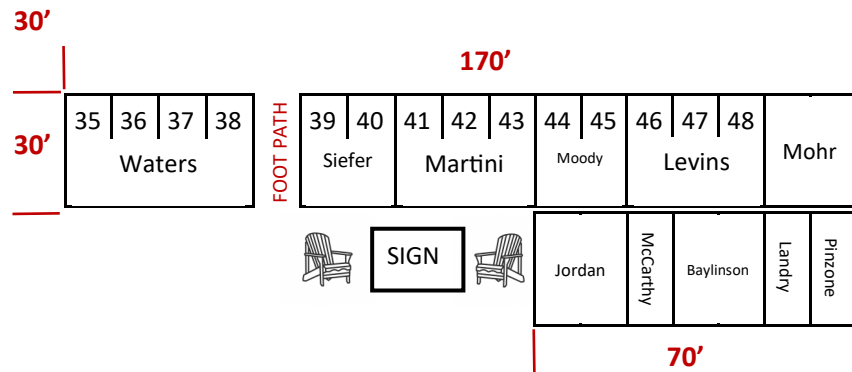

Pico On Snow Demo
Kilington, VT
January 2025

TERRAIN
 PARK

GOLDEN
 EXPRESS
 QUAD

20'

20'

20'

**Pedestrian
 Entrance**