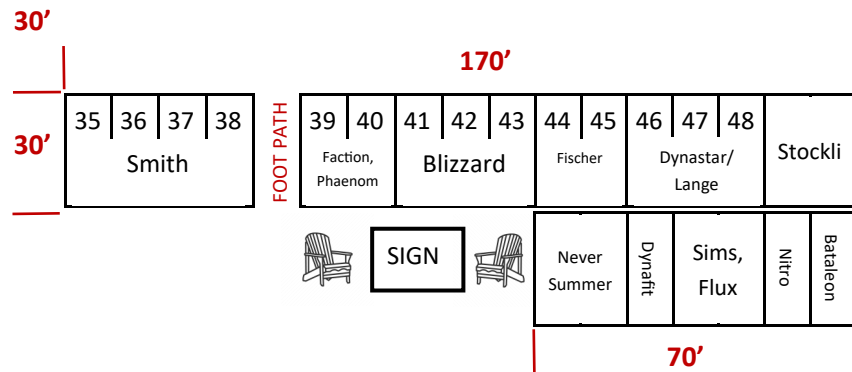

Pico On Snow Demo
Kilington, VT
January 2025

TERRAIN
 PARK

GOLDEN
 EXPRESS
 QUAD

20'

20'

20'

**Pedestrian
 Entrance**

360AC Boot Room—1st Floor
 360 AC Registration—2nd Floor

Pico On Snow Demo
Kilington, VT
January 2025

TERRAIN
 PARK

GOLDEN
 EXPRESS
 QUAD

20'

20'

20'

**Pedestrian
 Entrance**