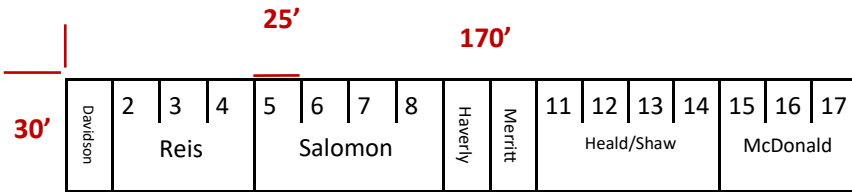

Pico On Snow Demo
Kilington, VT
January 2025

TERRAIN
PARK

GOLDEN
EXPRESS
QUAD

20'

20'

20'

**Pedestrian
Entrance**