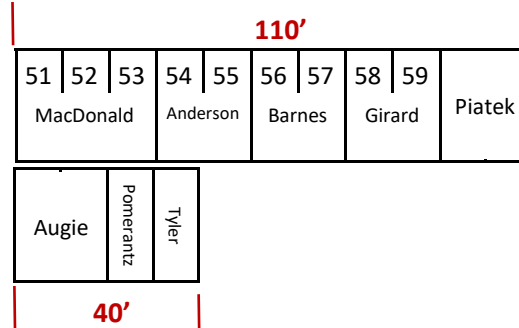

Pico On Snow Demo
Kilington, VT
January 2025

TERRAIN
 PARK

GOLDEN
 EXPRESS
 QUAD

20'

20'

20'

**Pedestrian
 Entrance**