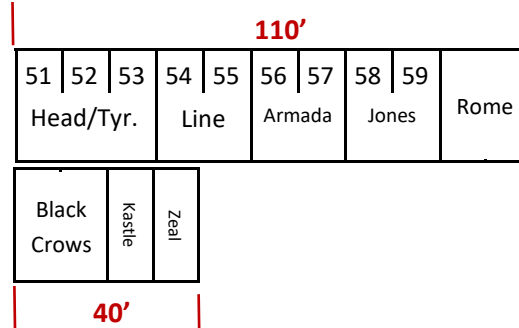

Pico On Snow Demo
Kilington, VT
January 2025

TERRAIN
 PARK

GOLDEN
 EXPRESS
 QUAD

20'

20'

20'

**Pedestrian
 Entrance**

360AC Boot Room—1st Floor
 360 AC Registration—2nd Floor

Pico On Snow Demo
Kilington, VT
January 2025

TERRAIN
 PARK

GOLDEN
 EXPRESS
 QUAD

20'

20'

20'

**Pedestrian
 Entrance**