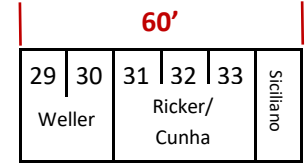

Pico On Snow Demo
Kilington, VT
January 2025

TERRAIN
 PARK

GOLDEN
 EXPRESS
 QUAD

20'

20'

20'

**Pedestrian
 Entrance**