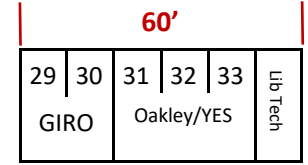

Pico On Snow Demo
Kilington, VT
January 2025

TERRAIN
 PARK

GOLDEN
 EXPRESS
 QUAD

20'

20'

20'

**Pedestrian
 Entrance**

360AC Boot Room—1st Floor
 360 AC Registration—2nd Floor