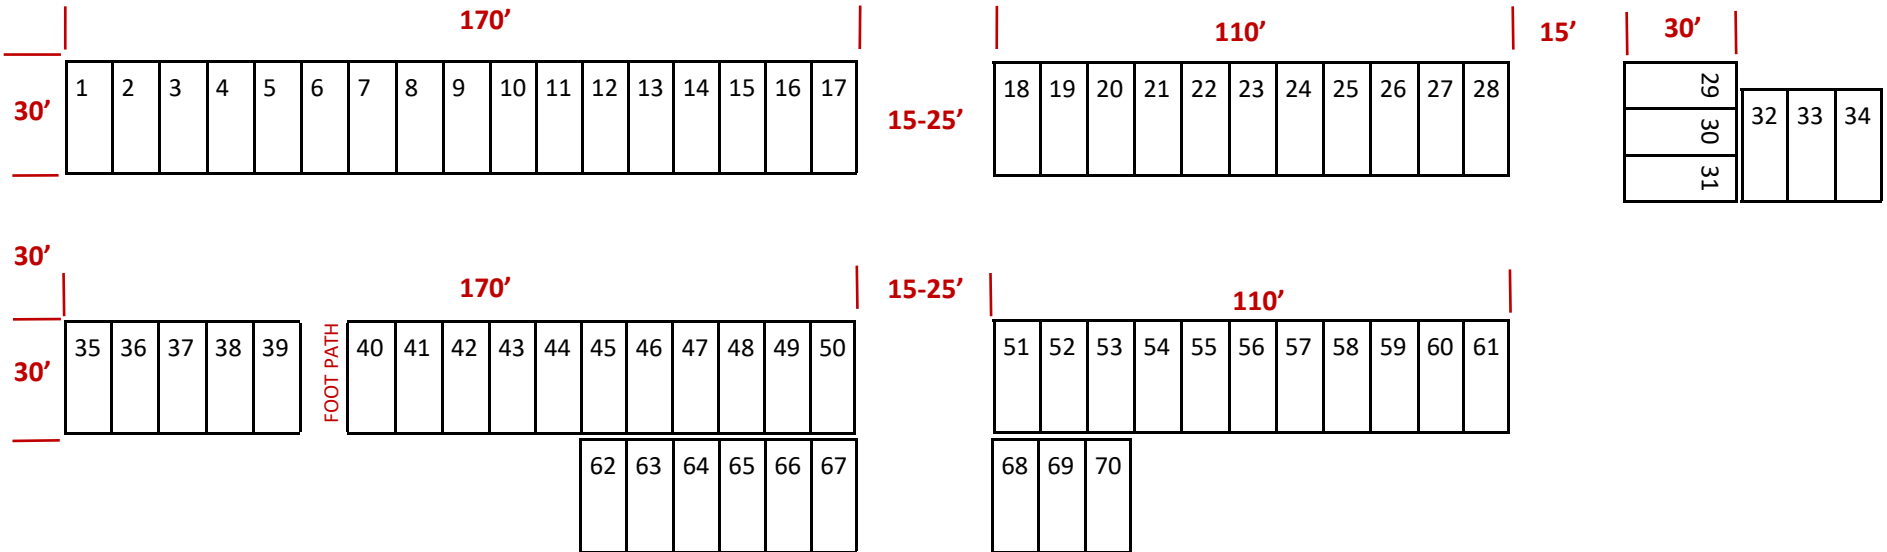

Pico On Snow Demo
Kilington, VT
January 2024

**Pedestrian
Entrance**

360 AC Registration—2nd Floor