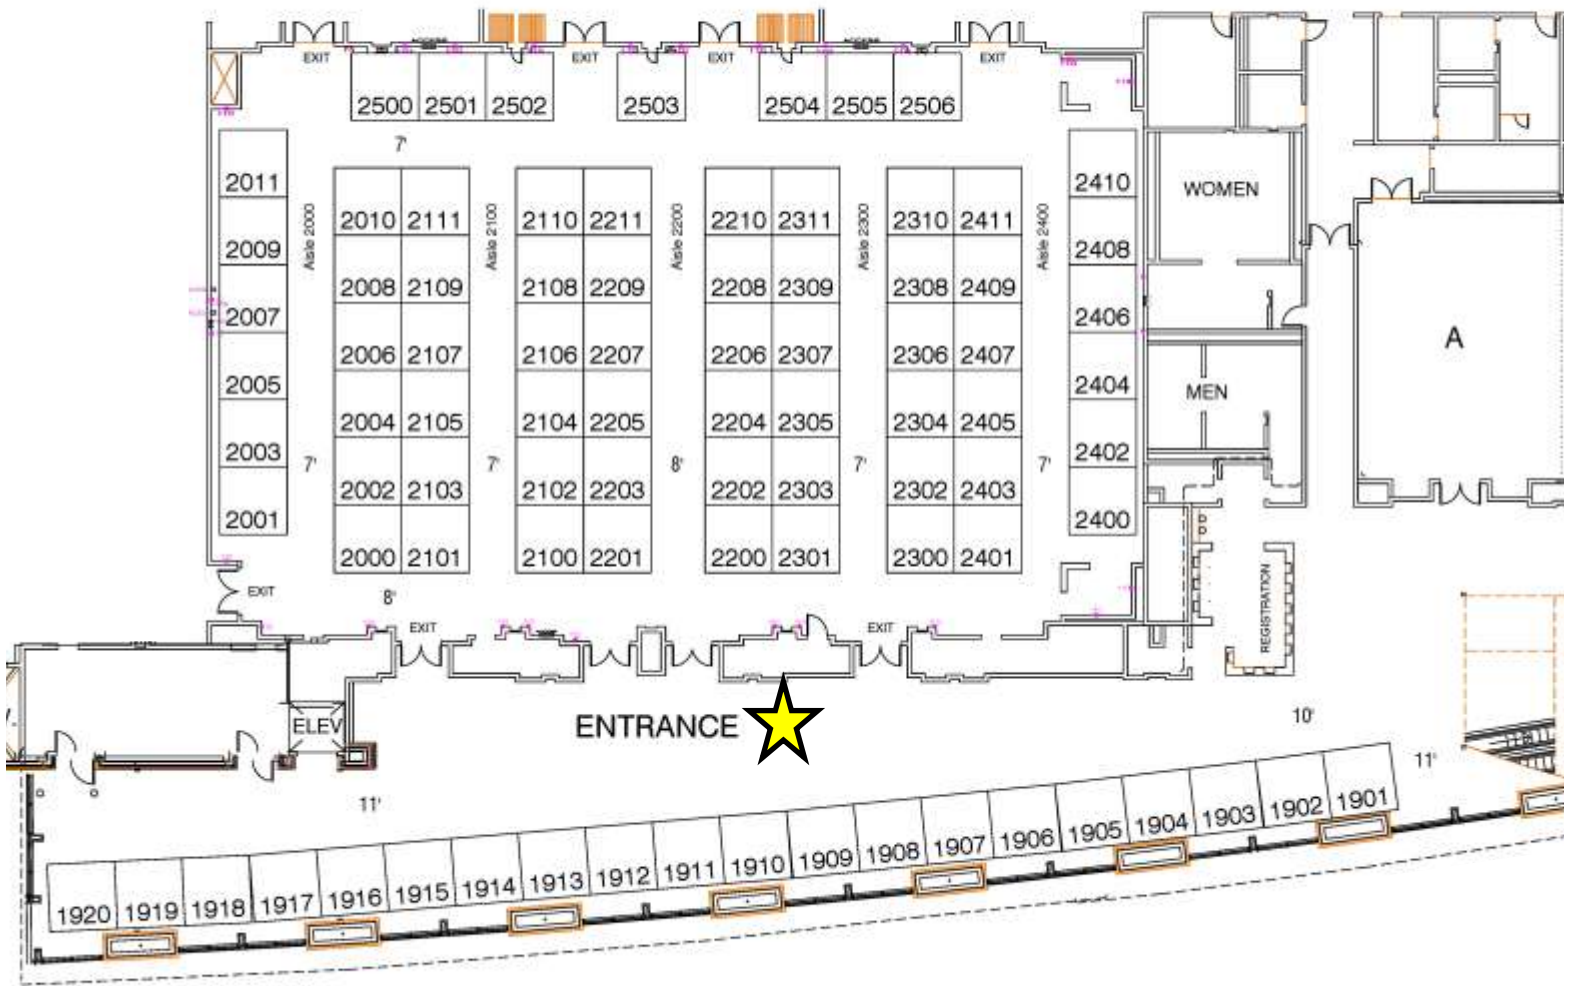

UPSTAIRS FLOORPLAN (Booth #'s 1900+)

BALLROOM