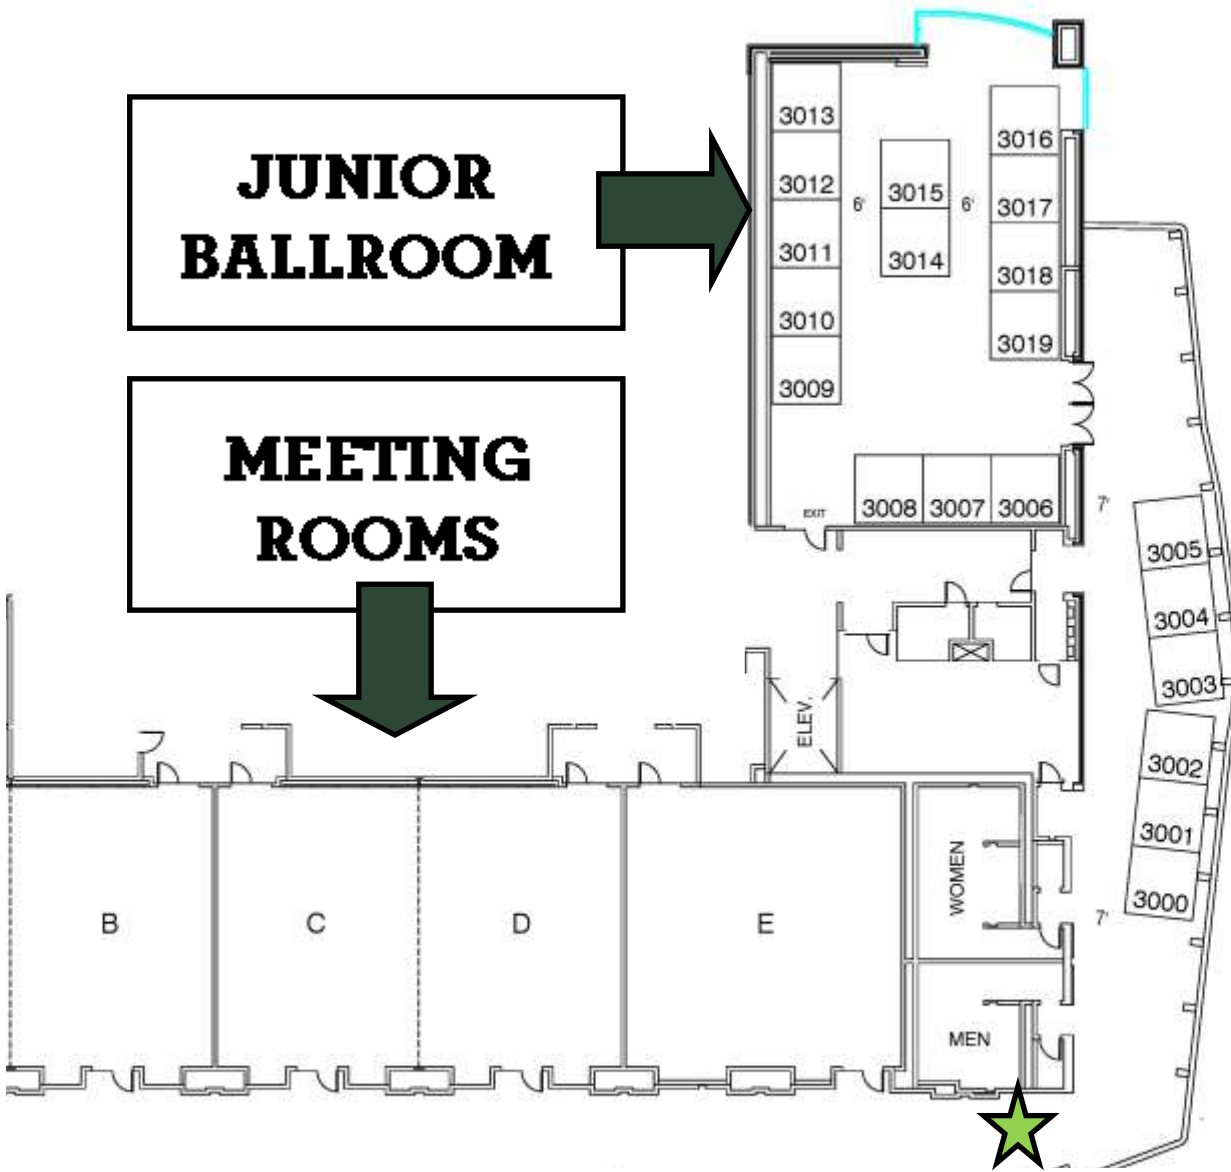

**ESCALATORS
FROM LOWER LEVEL**

★ = Water Station + Snacks

★ = Water Station

BOOTHS BY PRODUCT LINE

*Upstairs Booths Highlighted in YELLOW

#

2Undr	812
4F	1913
686 Technical Apparel	600

A

Aarn Backpacks	2307
Abaco Polarized	1200
Abilene Boot	109
Abode Outdoors	1005
Acorn	512
Action Heat	100
Adventure Ready Brands	1205A
Airblaster	2011
Align	1204
Almgwand1928	900
Aloha Collection	421
Alpina Sports	1206
AlpineAire	1002
Alpinecho	617
Anon	502
Aquaseal	700
Arbor	1206
Arcteryx	Room D
Arctix	1012
Ariat	2007
Ariat Slippers	512
Armada	402
Artex Headwear	516
Artilect	1002
Asolo	1002
Atlas Snowshoes	1002
Auclair	Room D
Autumn Headwear	2200
Aventura	614

B

Balega	715
Bearpaw	2307
Belleville Boots	217
Bellroy	512
Bermies	1901
Bernie Mev	2105
Beyond Medals	3016
Big Agnes	817
Birddogs Apparel	300
Birkenstock	715
Birkenstock	1211
Bison Designs	721
Black Crows	812
Black Diamond Equipment	312
BlackStrap	1206
Blizzard Skis	200
Blumaka	2408
Blundstone	515
Bn3th	1907
Body Glide	2100
Bogg Bag	3006
BOGS Footwear	2104
Boulder Gear	Room D
Bridgedale Socks	817
Brume	406
Bula	108
Burton	502

C

C.A.M.P. USA	817
CAPiTA	3016
Captuer Headwear	118
Cardo	1301