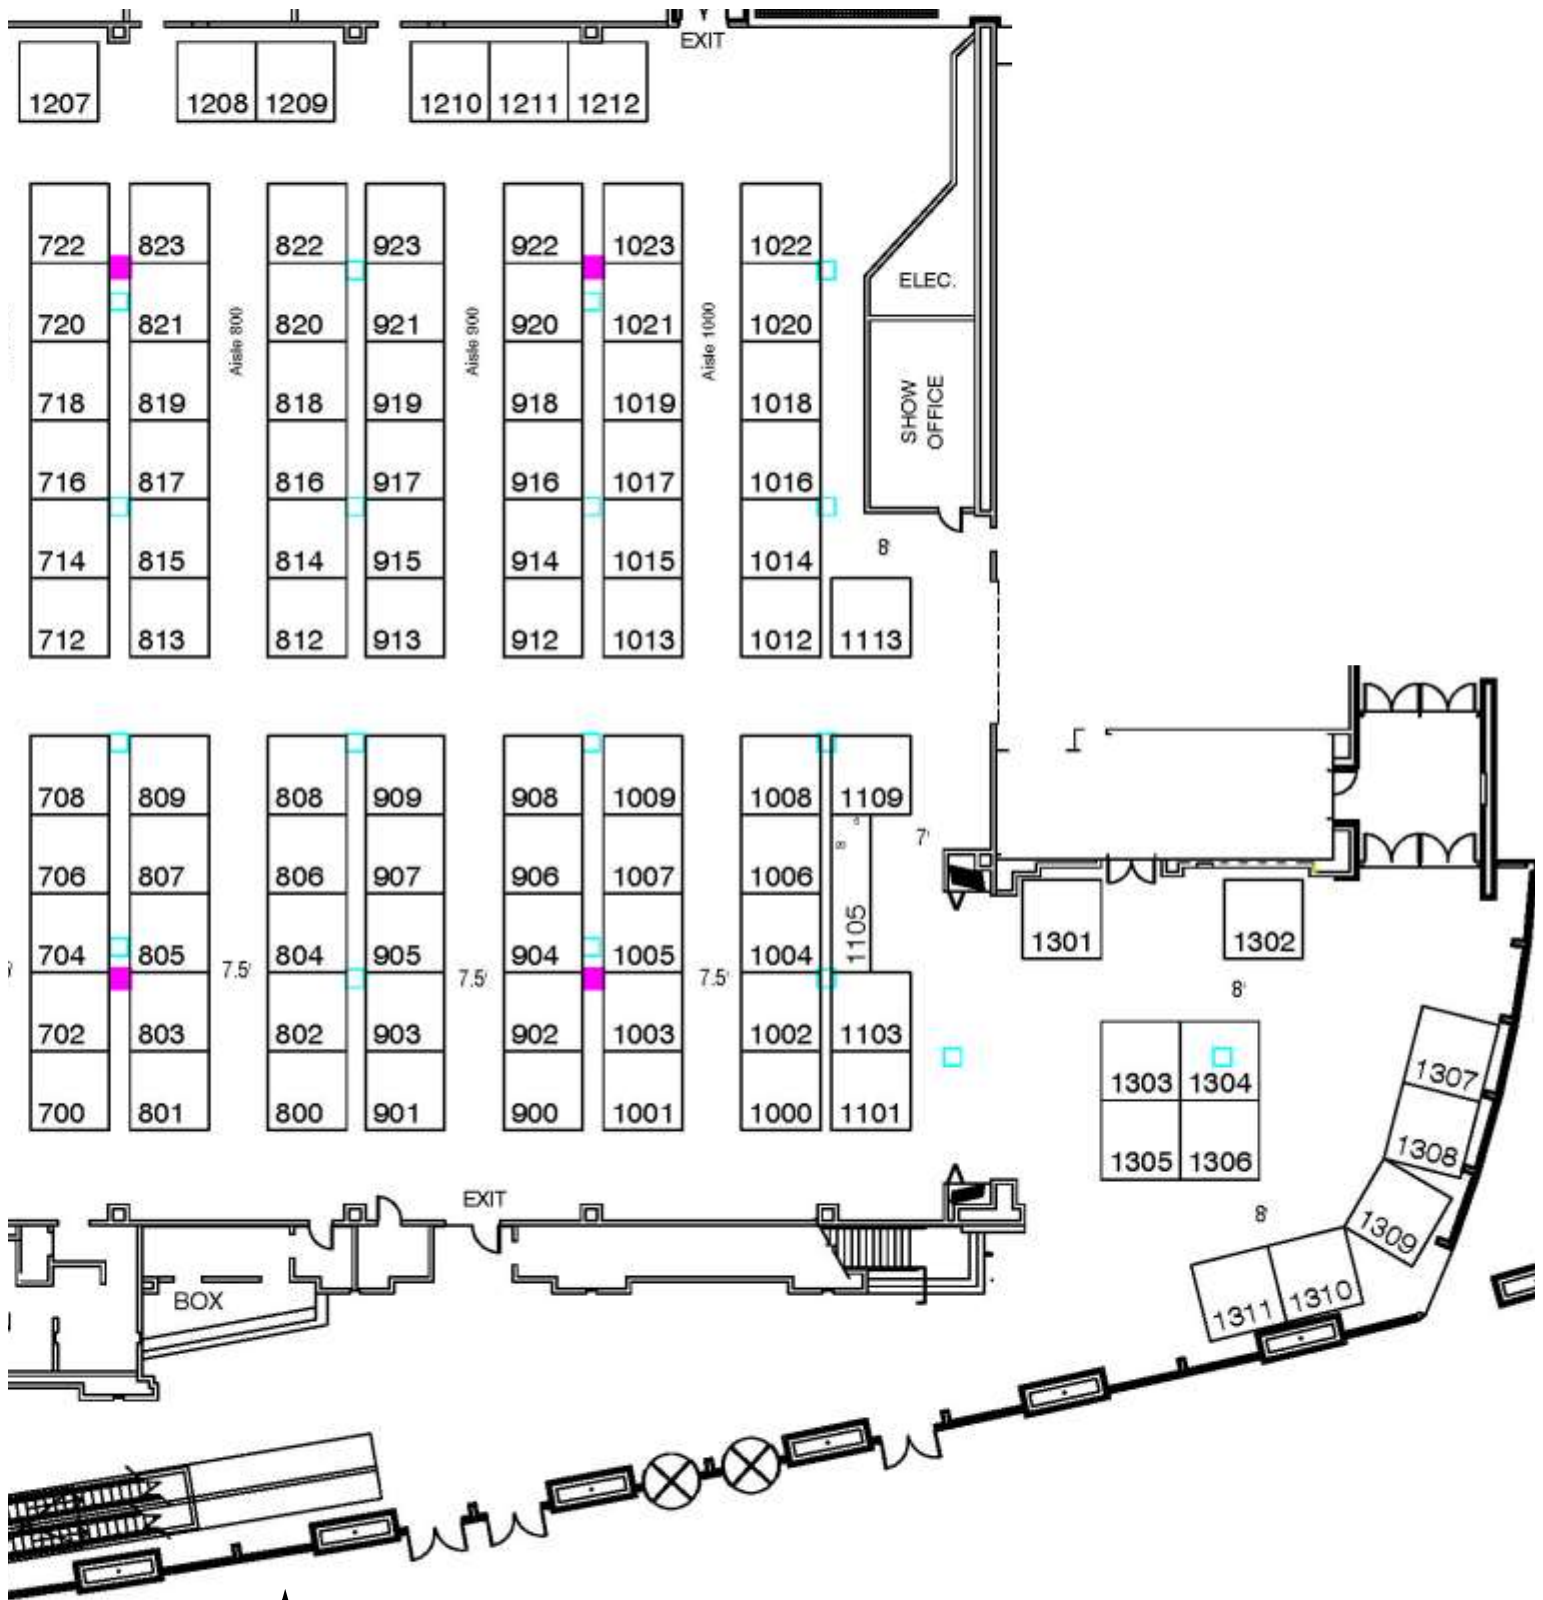

STILL MADE IN VT, USA
GUARANTEED FOR LIFE

NEW YEAR,
NEW
YEWWW

COME FIND US
AT BOOTH

#204

Smartwool 
go far. feel good.

icebreaker
Move to natural

BOOTH 912

DOWNSTAIRS FLOORPLAN (Booth #’s under 1400)