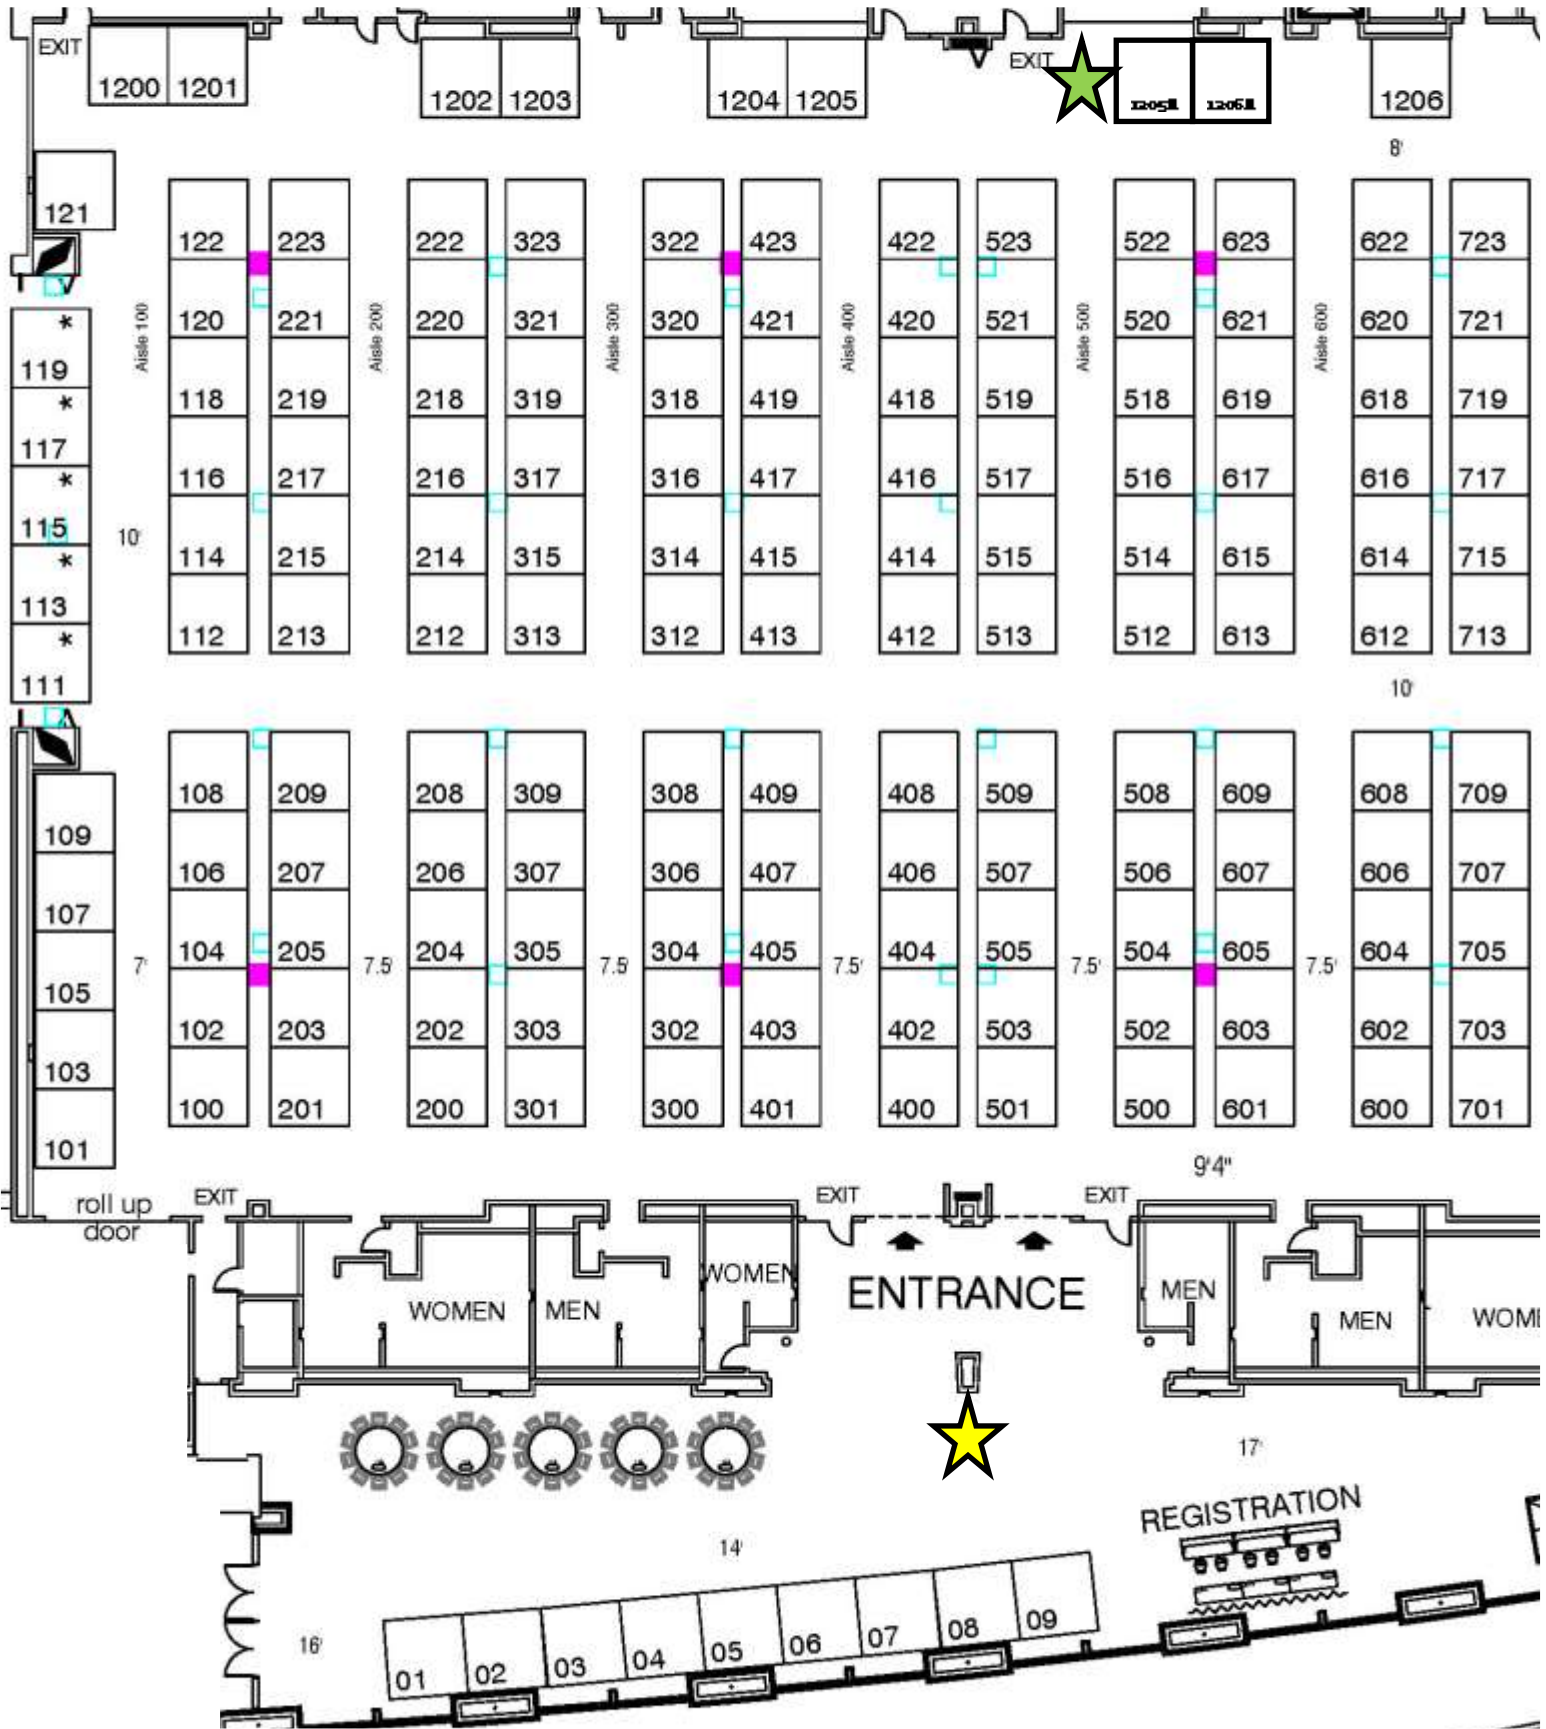

STILL MADE IN VT, USA
GUARANTEED FOR LIFE

NEW YEAR,
NEW
YEWWW

COME FIND US
AT BOOTH

#204

Smartwool 
go far. feel good.

icebreaker
Move to natural

BOOTH 912

DOWNSTAIRS FLOORPLAN (Booth #’s under 1400)