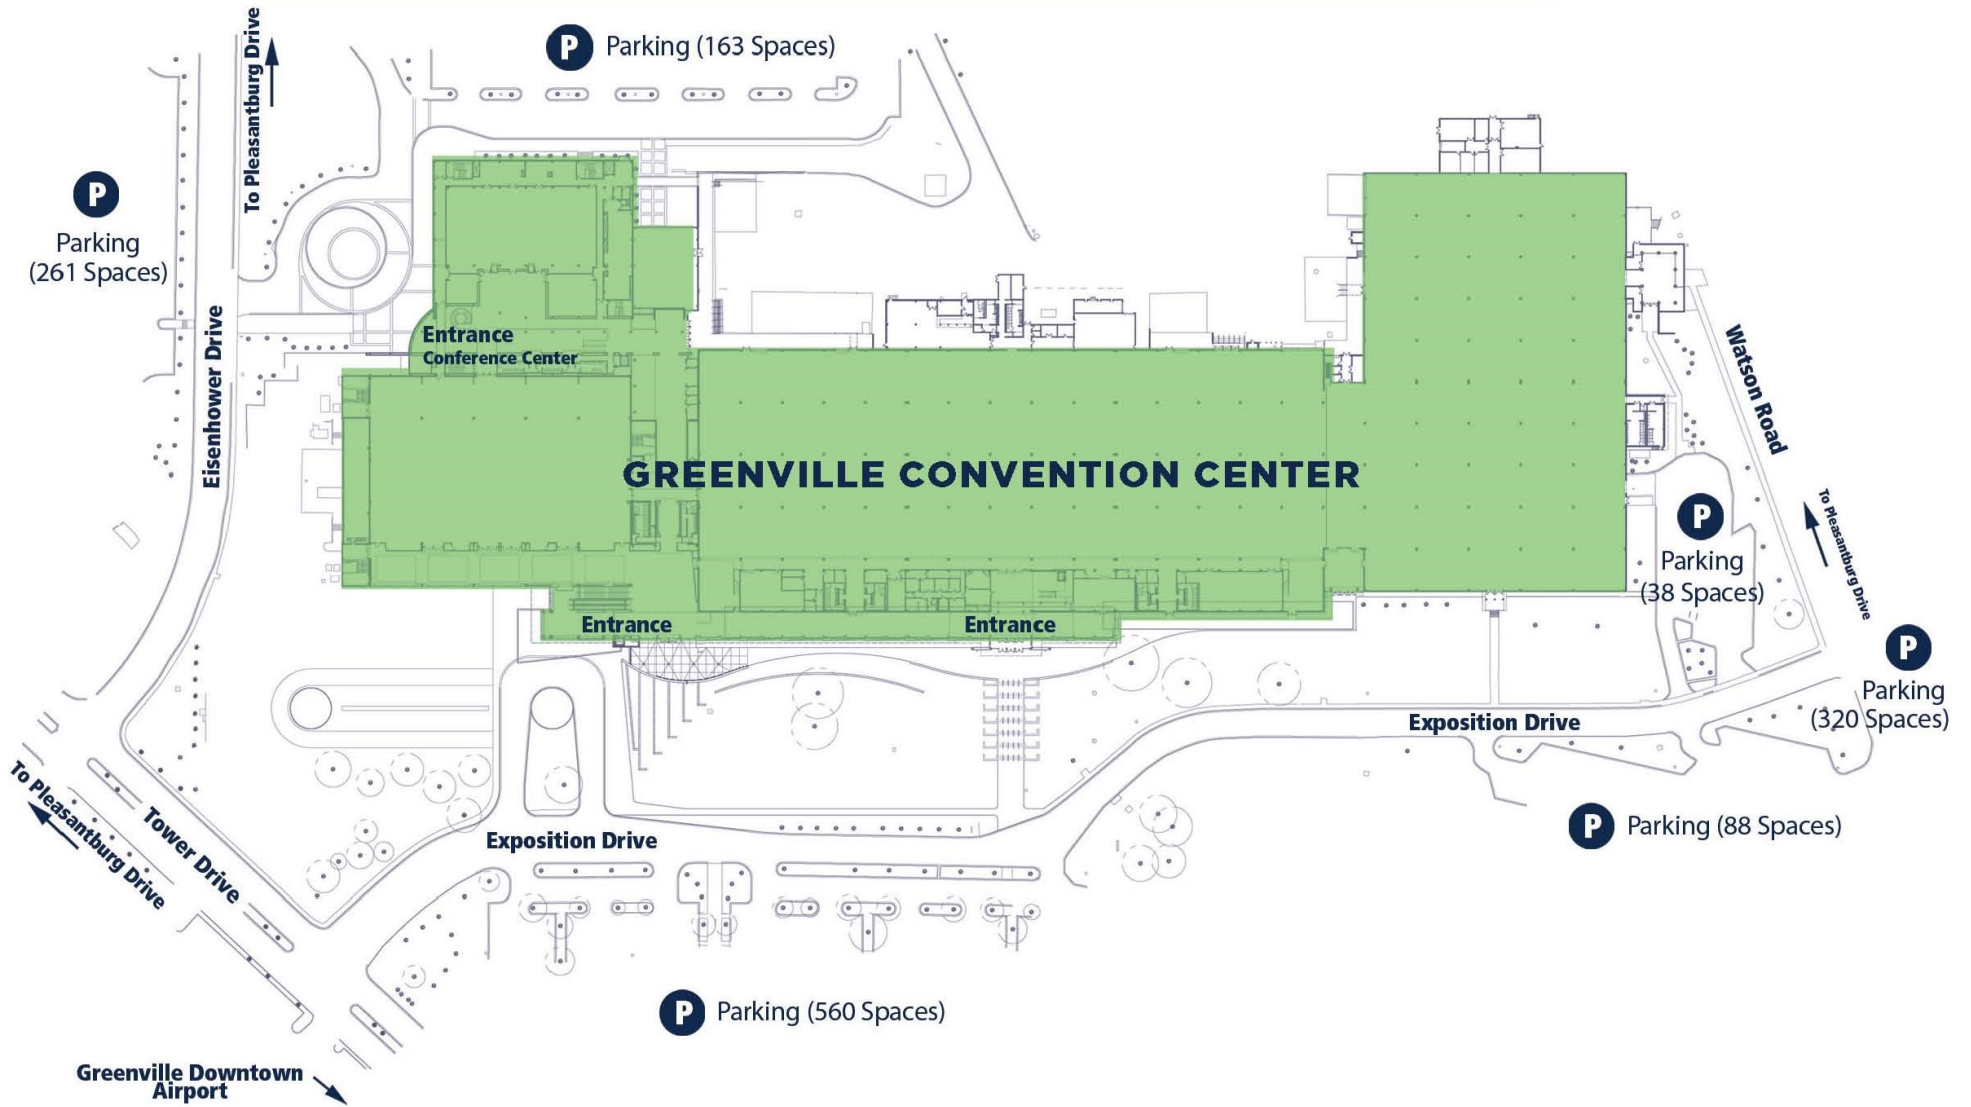

← To I-85

Pleasantburg Drive (Hwy 291)

To I-385 →

**P** Parking (163 Spaces)

**P** Parking (261 Spaces)

Entrance  
Conference Center

# GREENVILLE CONVENTION CENTER

Entrance

Entrance

**P** Parking (38 Spaces)

**P** Parking (320 Spaces)

**P** Parking (88 Spaces)

**P** Parking (560 Spaces)