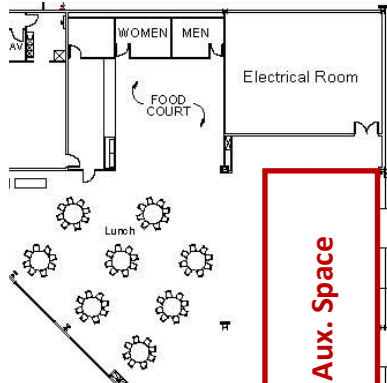

**2024 Mid-Atlantic Summer Expo
NJ Convention Center**

Bathrooms

Aux. Space

Lunch Seating

Main Lobby

Bathrooms

Front Load-In Door

- Exhibitor Load-In tentatively available through back loading door as well
- Retailer and Exhibitor daily entrance remains same as last year.