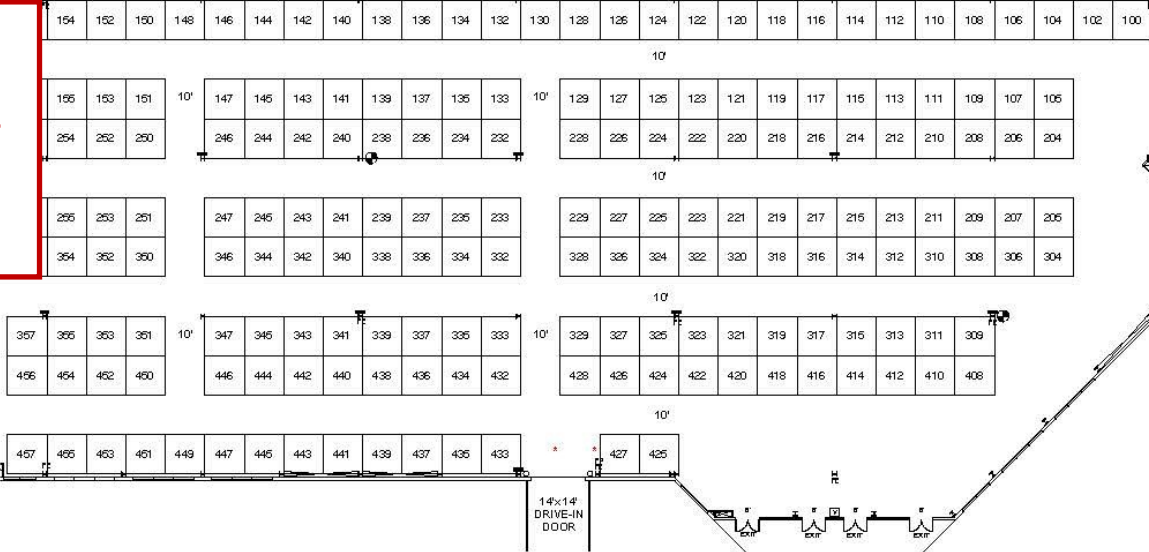

**2024 Mid-Atlantic Summer Expo
NJ Convention Center**

Bathrooms

Aux. Space

Lunch Seating

Main Lobby

Bathrooms

Front Load-In Door

- Exhibitor Load-In tentatively available through back loading door as well
- Retailer and Exhibitor daily entrance remains same as last year.