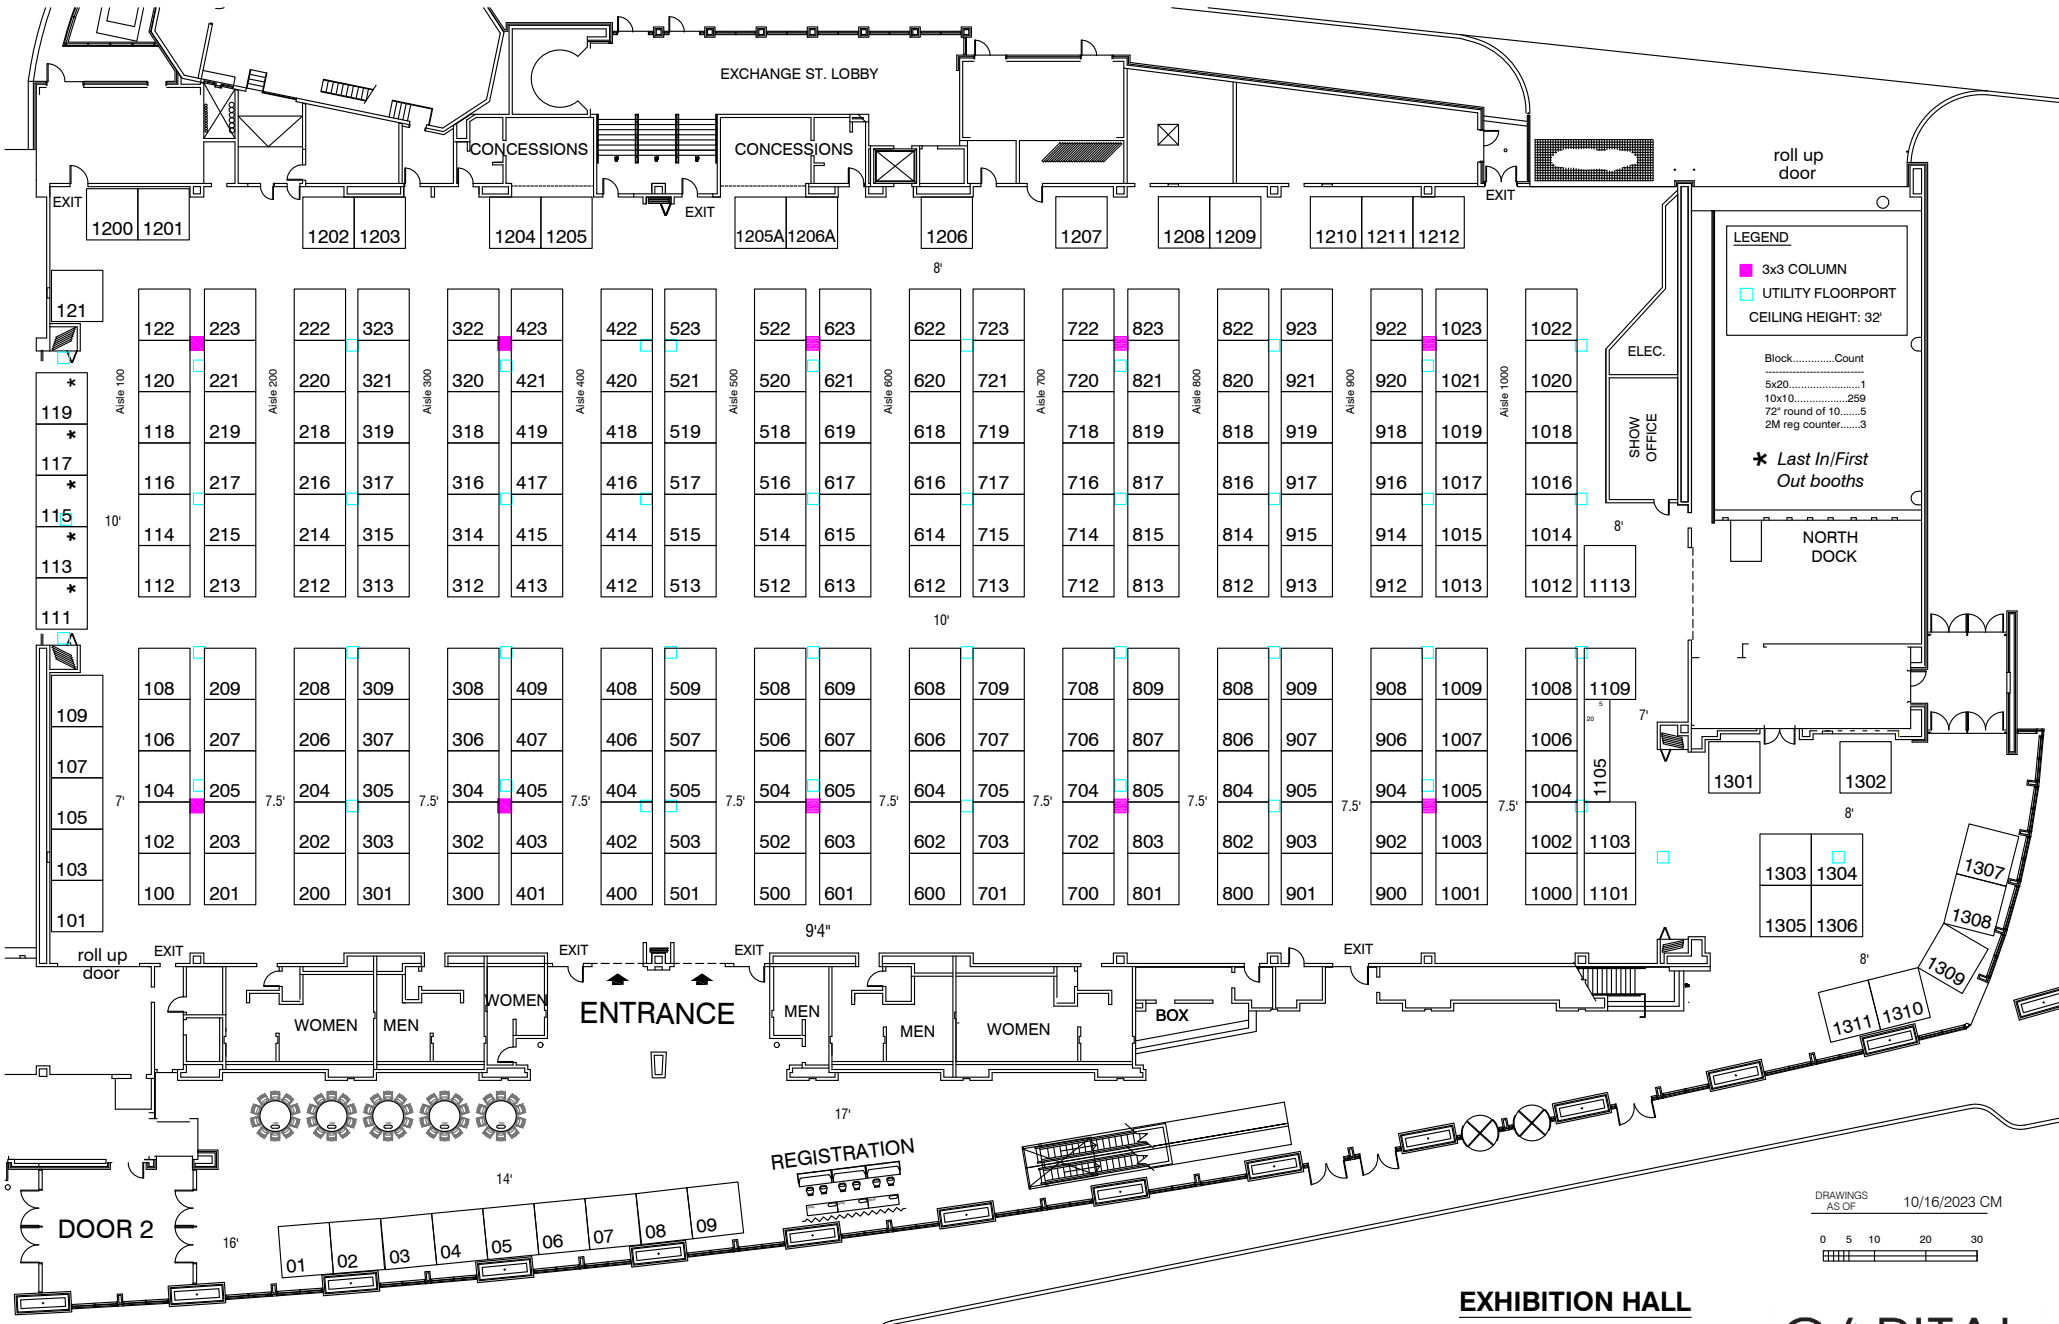

360 Adventure Collective New England Winter Market

December 2023

DCU Center • Worcester, Massachusetts

LEGEND

- 3x3 COLUMN
- UTILITY FLOORPORT
- CEILING HEIGHT: 32'

Block.....Count

- 5x20.....1
- 10x10.....259
- 72" round of 10.....5
- 2M reg counter.....3

★ Last In/First Out booths

DRAWINGS AS OF 10/16/2023 CM

0 5 10 20 30

EXHIBITION HALL
 Ceiling height 32'
 Aisle widths as noted