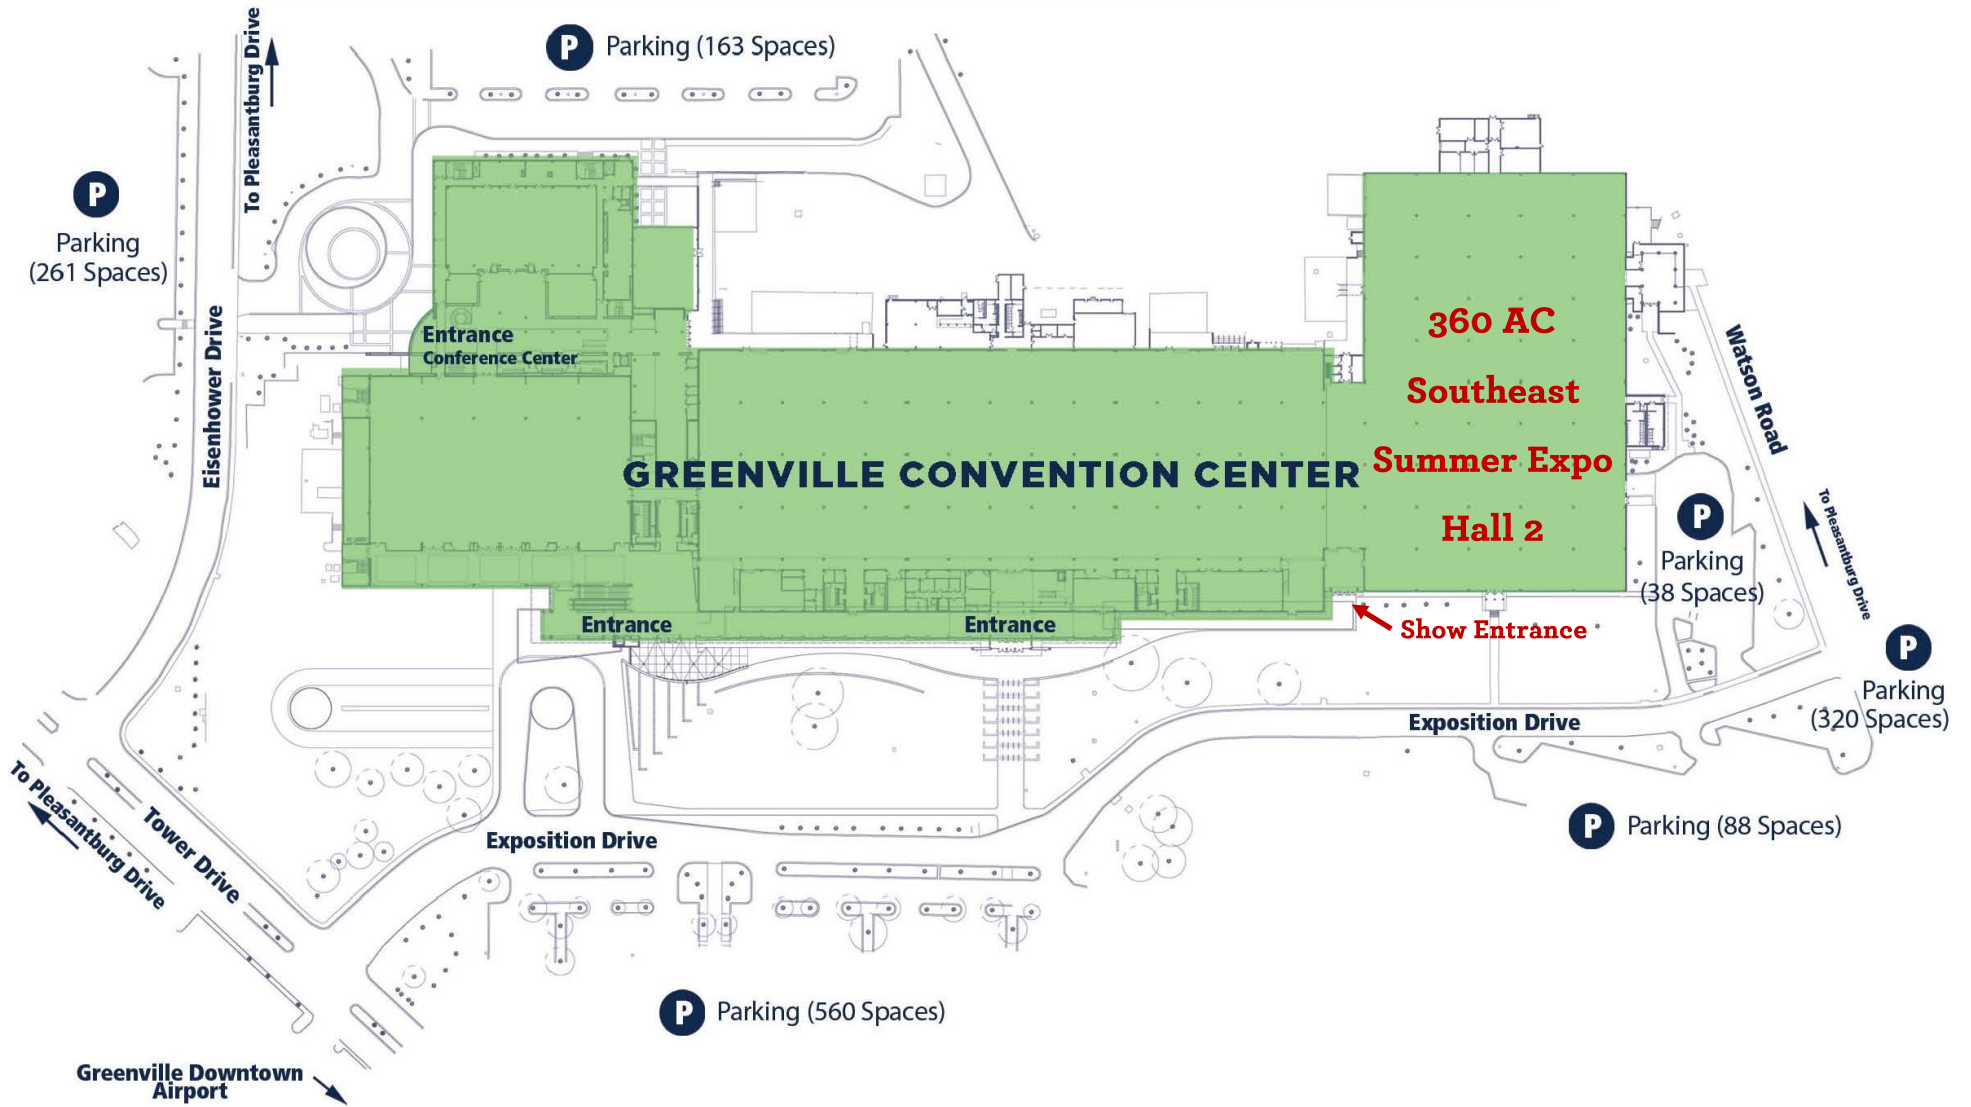

← To I-85

Pleasantburg Drive (Hwy 291)

To I-385 →

P Parking (163 Spaces)

P Parking (261 Spaces)

Entrance
Conference Center

GREENVILLE CONVENTION CENTER

**360 AC
Southeast
Summer Expo
Hall 2**

Entrance

Entrance

Show Entrance

P Parking (38 Spaces)

P Parking (320 Spaces)

P Parking (88 Spaces)

P Parking (560 Spaces)

Greenville Downtown
Airport