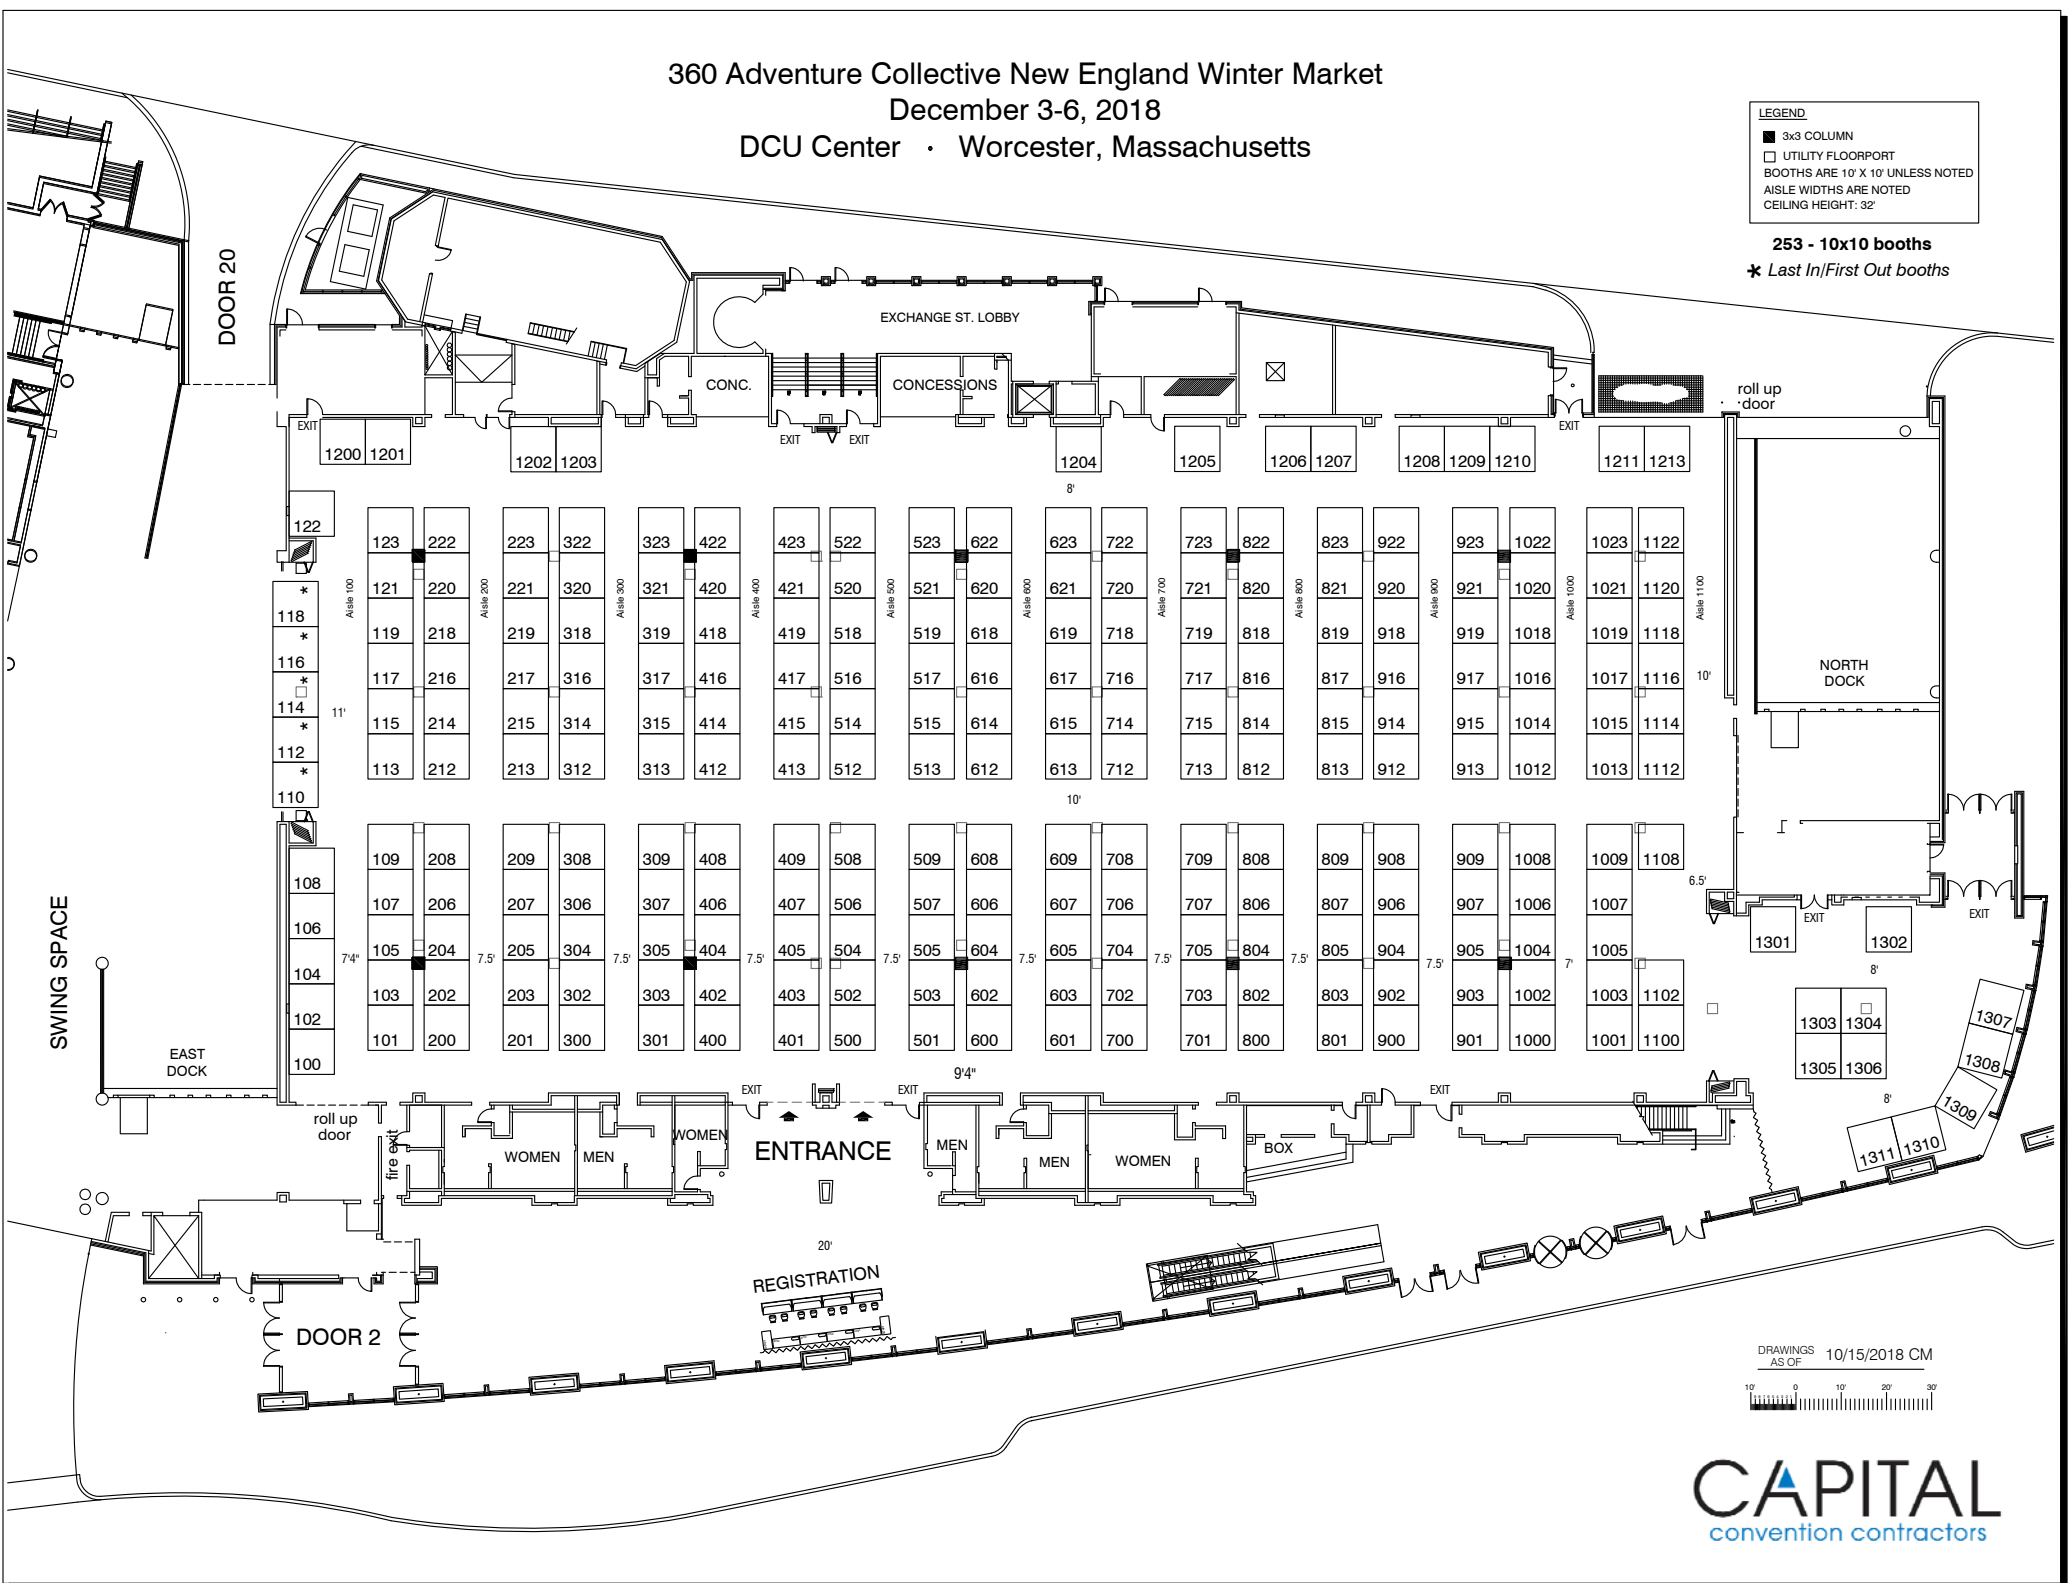

360 Adventure Collective New England Winter Market
December 3-6, 2018
DCU Center · Worcester, Massachusetts

LEGEND

- 3x3 COLUMN
- UTILITY FLOORPORT
- BOOTHS ARE 10' X 10' UNLESS NOTED
- AISLE WIDTHS ARE NOTED
- CEILING HEIGHT: 32'

253 - 10x10 booths
 ✦ Last In/First Out booths

DRAWINGS 10/15/2018 CM
 AS OF